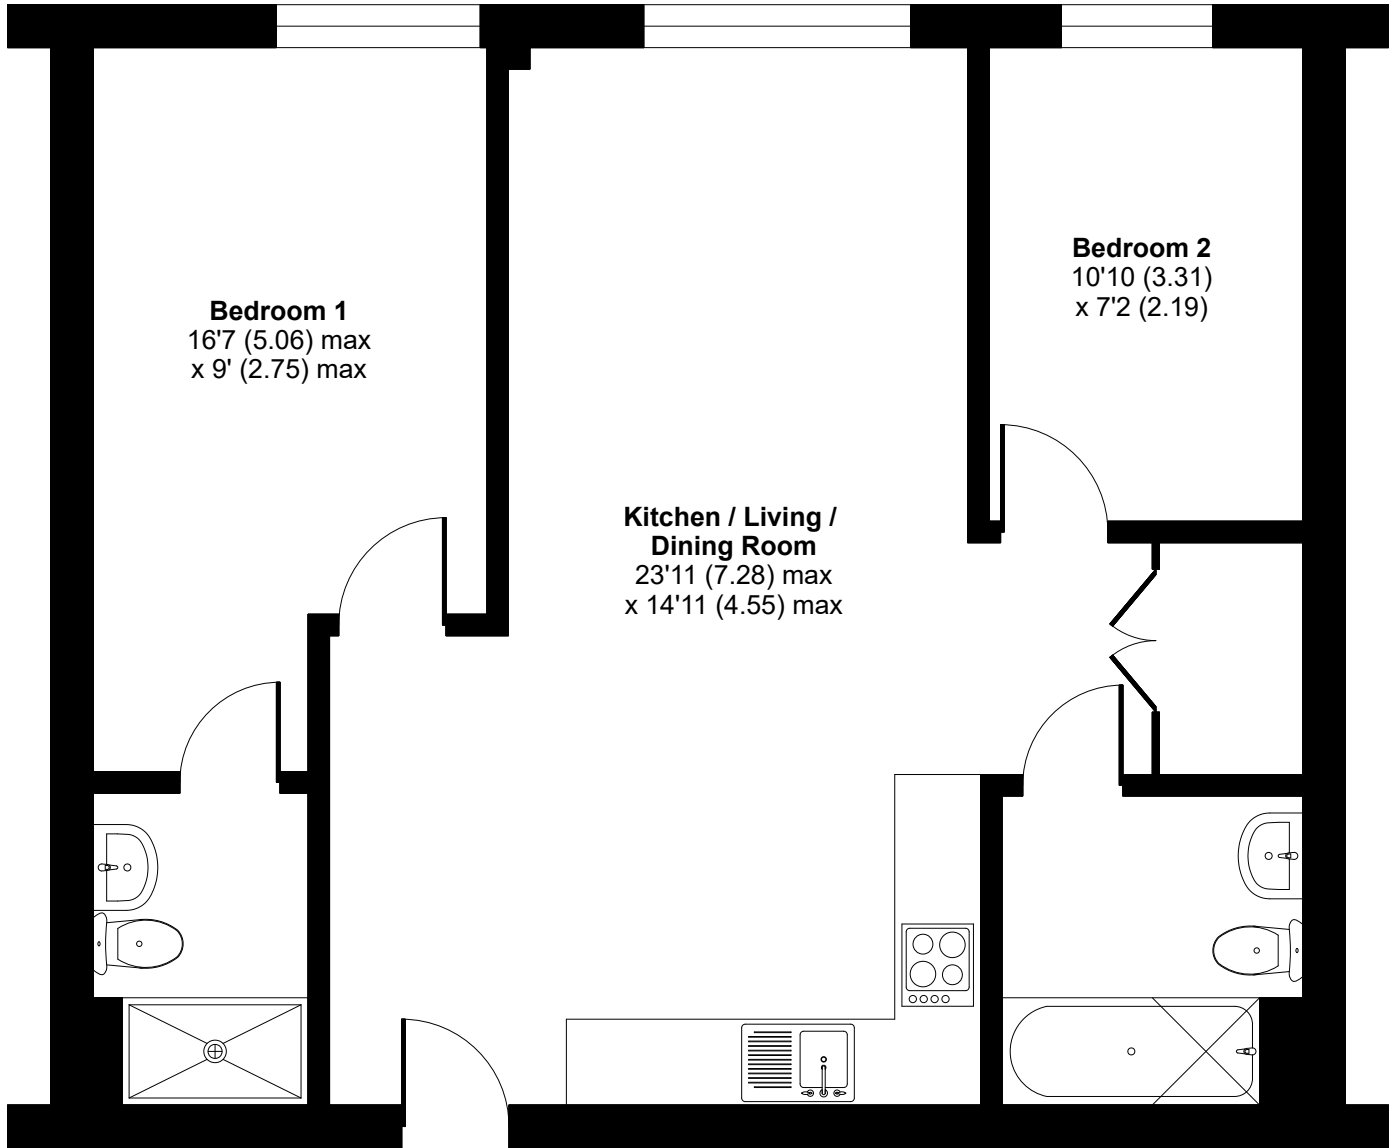

Saxton Lane, Leeds, LS9

Approximate Area = 672 sq ft / 62.4 sq m

For identification only - Not to scale

THIRD FLOOR